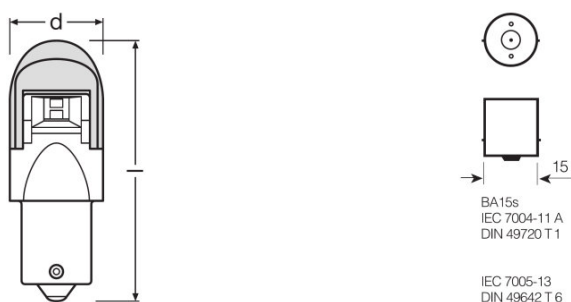

Product datasheet

Technical data

Electrical data

Nominal voltage	12.0 V
Nominal wattage	2.00 W

Photometrical data

Luminous flux	400 lm
---------------	--------

Dimensions & weight

Length	49.8 mm
Diameter	25.7 mm
Product weight	21.30 g

Country specific categorizations

Order reference	7556CW-02B 2W 1
-----------------	-----------------

Product datasheet

Logistical Data

Product code	Product description	Packaging unit (Pieces/Unit)	Dimensions (length x width x height)	Volume	Gross weight
4052899367760	P21W P Cool White	Blister 2	135 mm x 95 mm x 18 mm	0.23 dm ³	33.30 g
4052899367777	P21W P Cool White	Shipping carton box 10	115 mm x 105 mm x 145 mm	1.75 dm ³	260.00 g