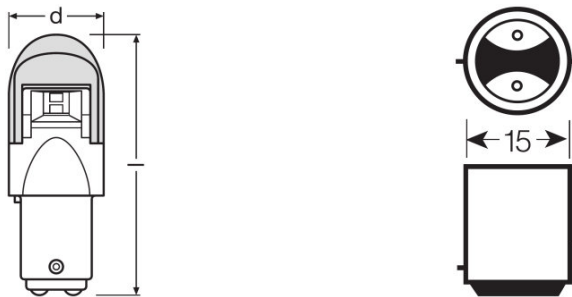

Product datasheet

Technical data

Electrical data

Nominal voltage	12.0 V
Nominal wattage	2.00 W

Dimensions & weight

Length	49.8 mm
Diameter	25.7 mm
Product weight	21.30 g

Additional product data

Base (standard designation)	BAY15d
-----------------------------	--------

Certificates & standards

ECE category	P21/5W
--------------	--------

Country specific categorizations

Order reference	1557CW-02B 2W 1
-----------------	-----------------

Product datasheet

Logistical Data

Product code	Product description	Packaging unit (Pieces/Unit)	Dimensions (length x width x height)	Volume	Gross weight
4052899367975	P21/5W P Cool White	Blister 2	135 mm x 95 mm x 18 mm	0.23 dm ³	33.30 g
4052899367982	P21/5W P Cool White	Shipping carton box 10	115 mm x 105 mm x 145 mm	1.75 dm ³	313.00 g