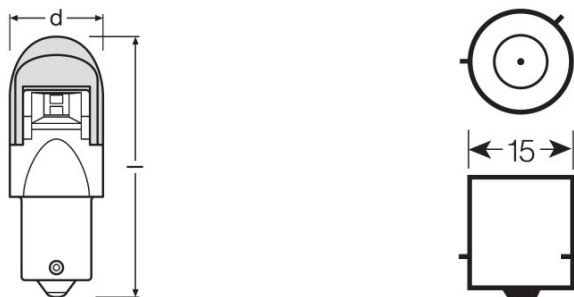

Product datasheet

Technical data

Electrical data

Nominal voltage	12.0 V
Nominal wattage	2.00 W

Dimensions & weight

Length	49.8 mm
Diameter	25.7 mm
Product weight	21.30 g

Additional product data

Base (standard designation)	BAU15s
-----------------------------	--------

Certificates & standards

ECE category	PY21W
--------------	-------

Country specific categorizations

Order reference	7557YE-02B 2W 1
-----------------	-----------------

Product datasheet

Logistical Data

Product code	Product description	Packaging unit (Pieces/Unit)	Dimensions (length x width x height)	Volume	Gross weight
4052899368101	PY21W P Amber	Blister 2	135 mm x 95 mm x 18 mm	0.23 dm ³	33.30 g
4052899368118	PY21W P Amber	Shipping carton box 10	115 mm x 105 mm x 145 mm	1.75 dm ³	313.00 g