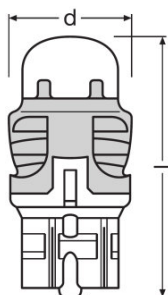

#### Dimensions & weight

Length	47.5 mm
Diameter	20.0 mm
Product weight	12.00 g