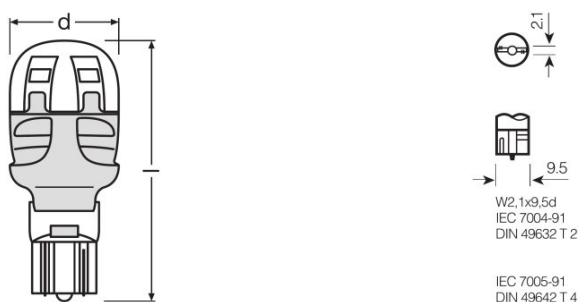

Product datasheet

Technical data

Electrical data

Nominal voltage	12.0 V
Nominal wattage	3.00 W

Photometrical data

Luminous flux	230 lm
---------------	--------

Dimensions & weight

Length	35.3 mm
Diameter	11.0 mm
Product weight	8.00 g

Additional product data

Base (standard designation)	W2.1x9.5d
-----------------------------	-----------

Certificates & standards

ECE category	W16W
--------------	------

Country specific categorizations

Order reference	9213CW-02B 3W 1
-----------------	-----------------

Product datasheet

Logistical Data

Product code	Product description	Packaging unit (Pieces/Unit)	Dimensions (length x width x height)	Volume	Gross weight
4052899381896	W16W P Cool White	Blister 2	135 mm x 95 mm x 18 mm	0.23 dm ³	20.00 g
4052899381902	W16W P Cool White	Shipping carton box 10	115 mm x 105 mm x 145 mm	1.75 dm ³	180.00 g